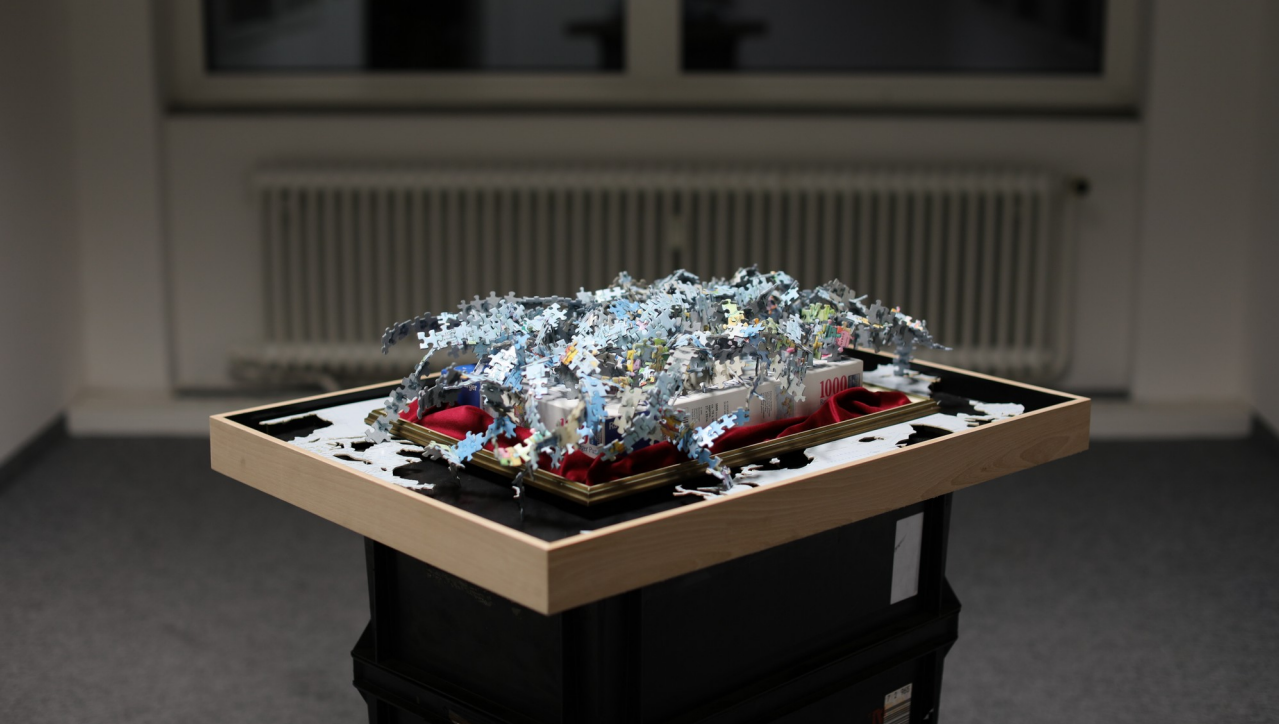

on green plastic fabric

poplar plywood and corrugated board

black cargo boxes

the diorama harbors living lichen  
about 150 ° of a circle with the  
scope of 12 meters correspond here  
to the field of human vision

"metrodimension"

collage 2017

prototypical world

80 x 60 x 90 cm

spatial mounted puzzle pieces  
on red velvet and two wooden  
frames depicting the shattered  
motif of the political world map  
in M 1 : 55 000 000