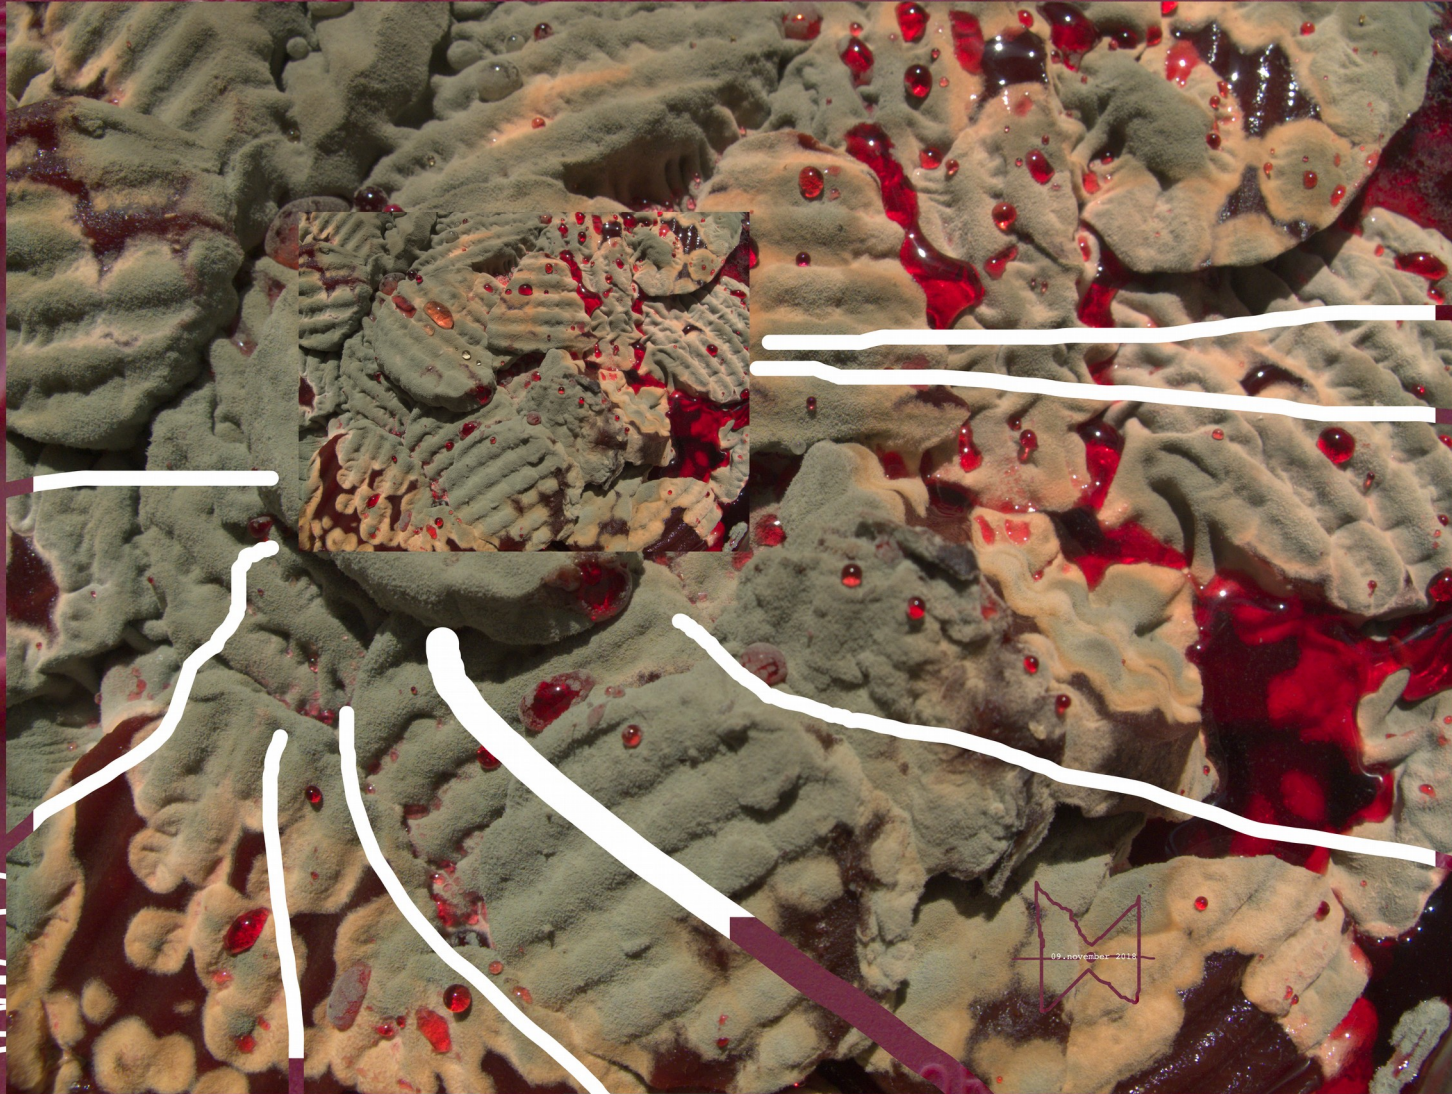

ORLANDO, FLORIDA, U.S.A.
SSE
ROM

RXWARE
BETA MUNDO
OR

BRUSSELS, LONDON, MEL
TORONTO, TOKYO, MEX